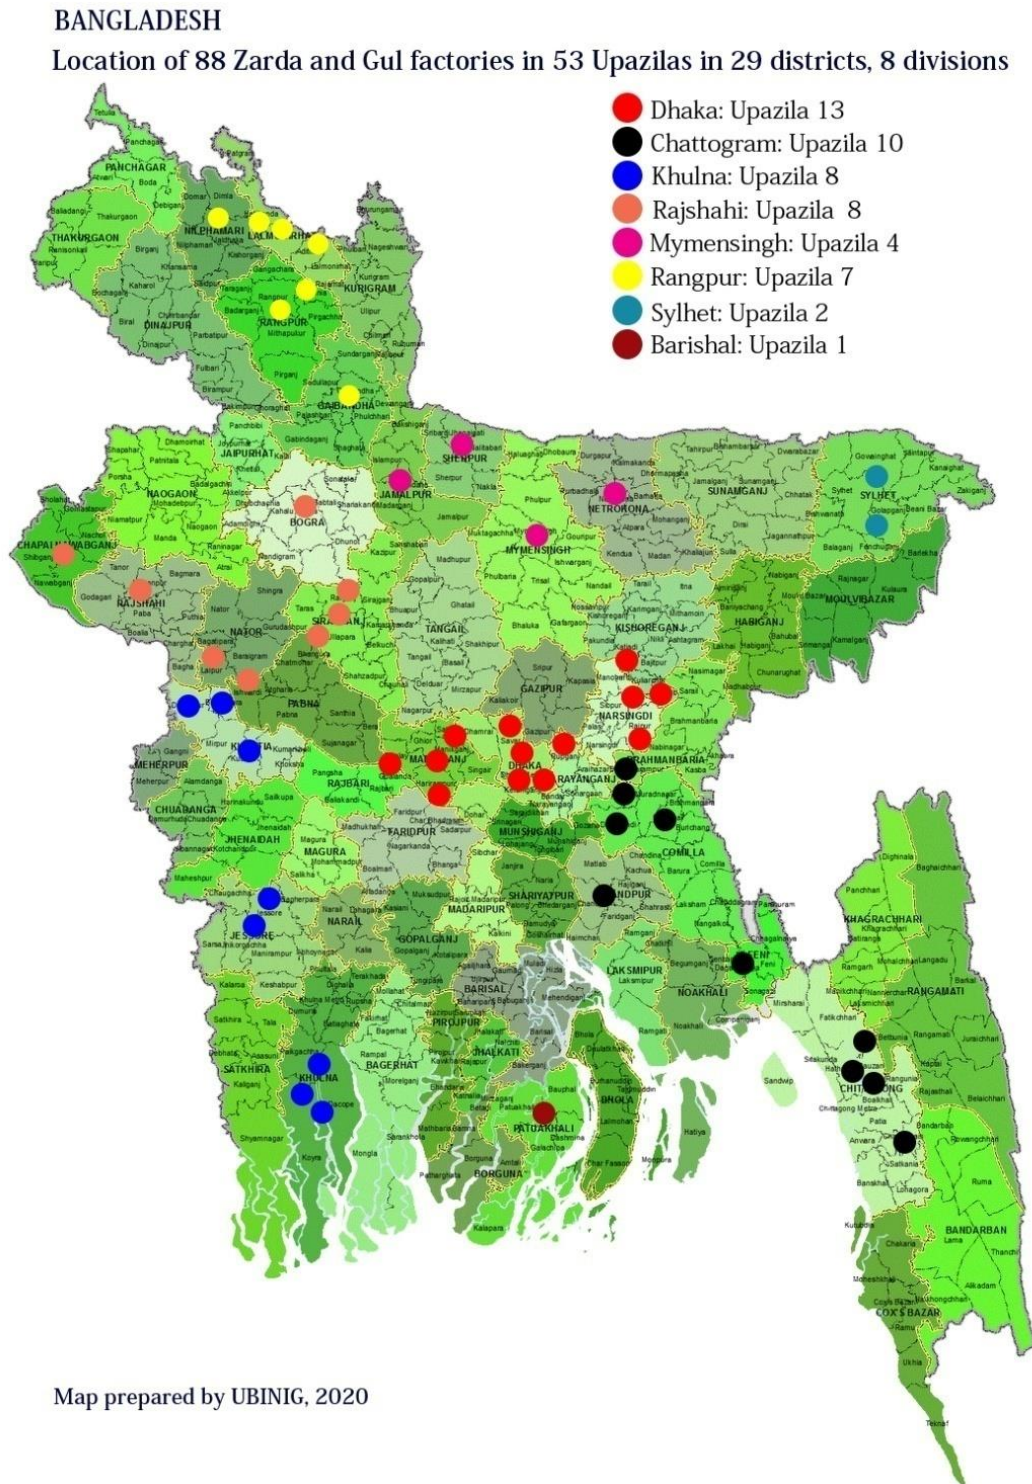

2.1 Desk review

The desk review examined government information and research literature on SLT taxation, production, and manufacturers.

2.2 Quantitative data collection: NRB data and survey of manufacturers

Quantitative data were collected in two stages. In the first stage, data were collected from the NBR field level offices and in the second stage; a SLT factory survey was conducted.

Data collection from NBR field level offices

With the consultation of NBR Customs, Excise and VAT Commissionerates, a checklist was developed and sent to relevant officials based at 10 NBR field level offices in 8 divisions in September, 2020. Information was collected on SLT manufacturers, tax payment status, five-year history of revenue collection from individual SLT manufacturers, and other information.

Survey of SLT manufacturers

A cross sectional survey was conducted among SLT (Zarda and Gul) manufacturers.

Study subject: SLT manufacturers in Bangladesh outside the tax net.

Sample size and sampling method: A list of SLT manufacturers in Bangladesh was compiled based on UBINIG 2014 and 2020, and DIU 2020 studies. A list of tax paying SLT manufacturers was collected from the NBR VAT Commissionerates. A comprehensive list of SLT manufacturers was developed that identified the SLT manufacturers who are paying taxes and who are not paying. A division-wise list of non-tax paying SLT manufacturers was developed.

A total of 88 non-tax paying SLT manufacturers were selected purposively from eight administrative divisions and were checked about their tax compliance (Annex 1).

Table 2: Distribution of sample SLT manufacturers outside tax net by division

Division		Manufacturers
Dhaka	15	17
Chattogram	11	12
Khulna	9	10
Rajshahi	15	17
Mymensingh	18	20
Rangpur	15	17
Sylhet	3	3
Barishal	2	2
Total	88	100

Source: UBINIG study, 2020

The sample was drawn from 53 upazilas in 29 districts of 8 divisions [see Map in Figure 1].

Figure 1: Map locating the sample of 88 SLT factories in 53 upazilas of 29 districts