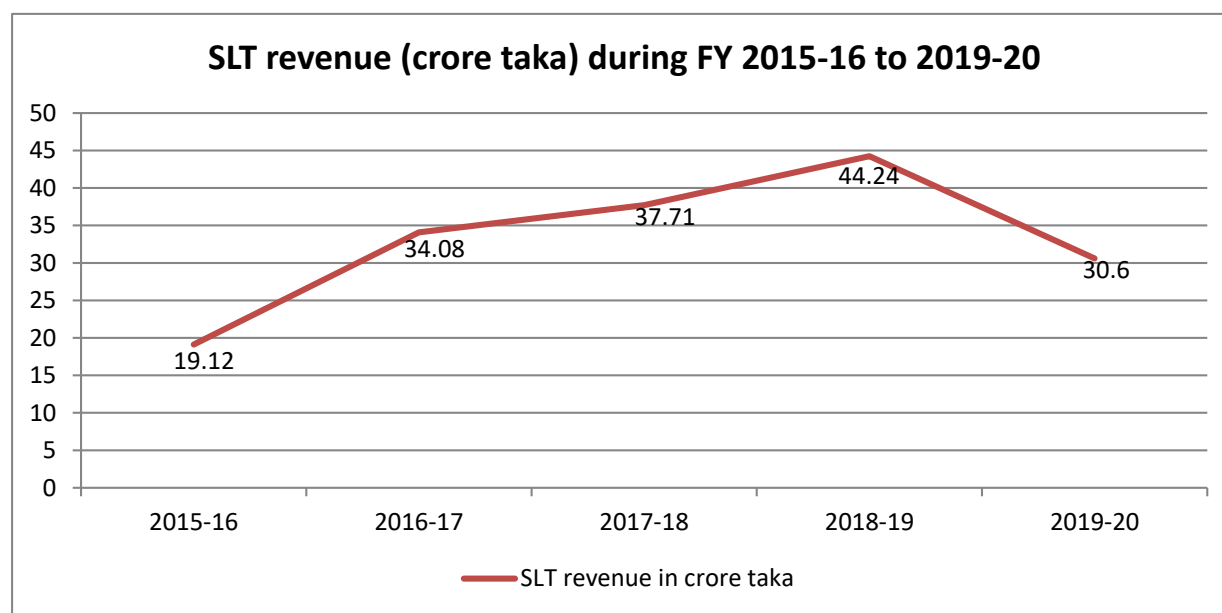

The NBR collected Tk. 165.75 crore as SLT revenue from FY 2015-16 to FY 2019-20. SLT revenue collection is the highest in the VAT Commissionerates of Dhaka. (Table 8)

Table 8: Revenue (crore Taka) from SLT products by NBR by VAT Commissionerate, FY 2015-16 to FY 2019-20

Commissionerate	2015-16	2016-17	2017-18	2018-19	2019-20
Dhaka (North)	2.15	5.62	6.50	7.06	5.81
Dhaka (South)	4.70	7.85	8.12	8.80	6.36
Dhaka (East)	8.59	14.60	15.42	16.91	9.04
Dhaka (West)	0.76	1.83	2.12	2.45	2.08
Rangpur	0.12	0.21	0.24	0.43	0.45
Sylhet	0.16	0.19	0.12	0.10	0.06
Khulna	0.86	0.90	1.19	1.42	1.77
Rajshahi	0.25	0.46	0.77	1.49	1.32
Cumilla	0.03	0.02	0.02	0.02	0.003
Jashore	1.50	2.41	3.21	5.56	3.71
Overall	19.12	34.08	37.71	44.24	30.60

Source: Customs, Excise and VAT Commissionerates of NBR, 2020

Total SLT revenue collection increased annually from FY 2015-16 to FY 2018-19 but declined in FY 2019-20. The reduction of revenue in FY 2019-20 may be attributed to the outbreak of Covid-19 pandemic (Figure 2).

Figure 2: Total revenue collection from SLT products during FY 2015-16 to 2019-20

Source: Based on NBR dataSource: NBR data, 2020